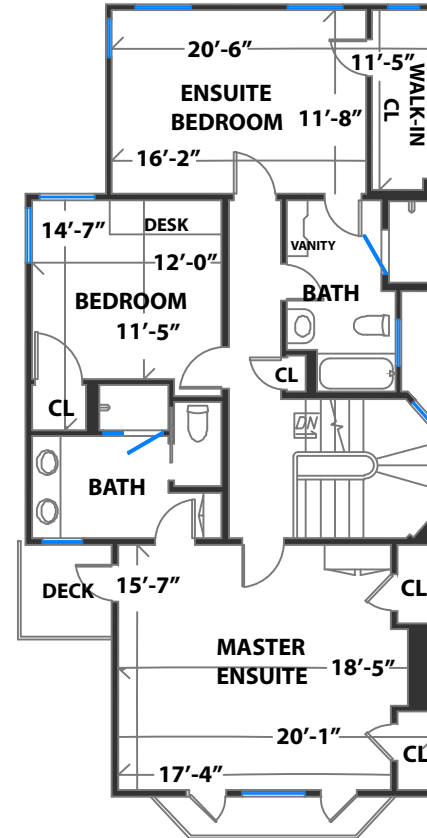

3520 BAKER STREET

SAN FRANCISCO, CALIFORNIA

LOWER LEVEL

MAIN LEVEL

UPPER LEVEL

PROPERTY SQF INFORMATION

LIVING SPACE	
Square Footage:	3018 Sq Ft*
* Upper Level	1164
* Main Level	1274
* Lower Level	580

NON-LIVING SPACE	
Square Footage:	1024 Sq Ft*
* Garage	740
* Main Deck	218
* Master Deck	34
* Balcony	32

APPROXIMATE TOTAL LIVING & NON-LIVING SPACE
Square Footage: 4042 Sq Ft*