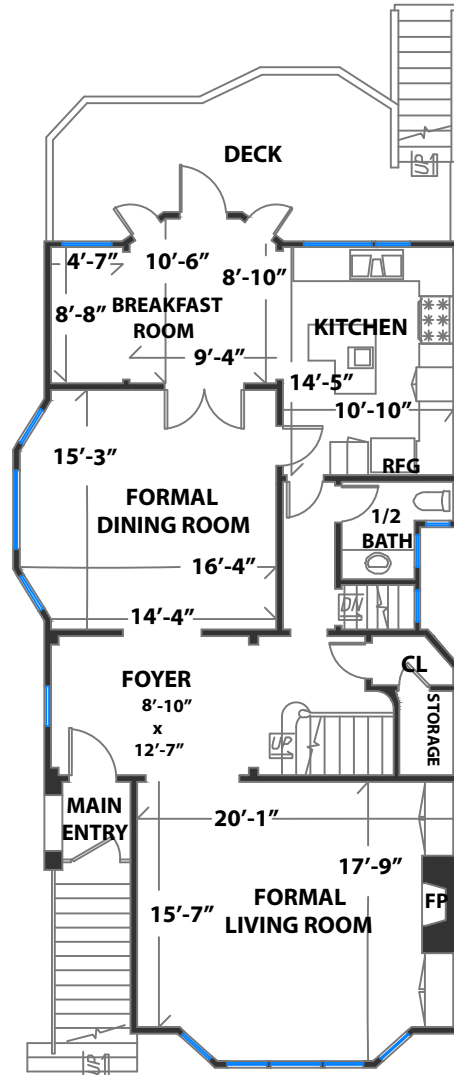

3520 BAKER STREET

SAN FRANCISCO, CALIFORNIA

LOWER LEVEL

MAIN LEVEL

UPPER LEVEL

PROPERTY SQF INFORMATION

LIVING SPACE	
Square Footage:	3018 Sq Ft*
* Upper Level	1164
* Main Level	1274
* Lower Level	580

NON-LIVING SPACE	
Square Footage:	1024 Sq Ft*
* Garage	740
* Main Deck	218
* Master Deck	34
* Balcony	32

APPROXIMATE TOTAL LIVING & NON-LIVING SPACE
Square Footage: 4042 Sq Ft*