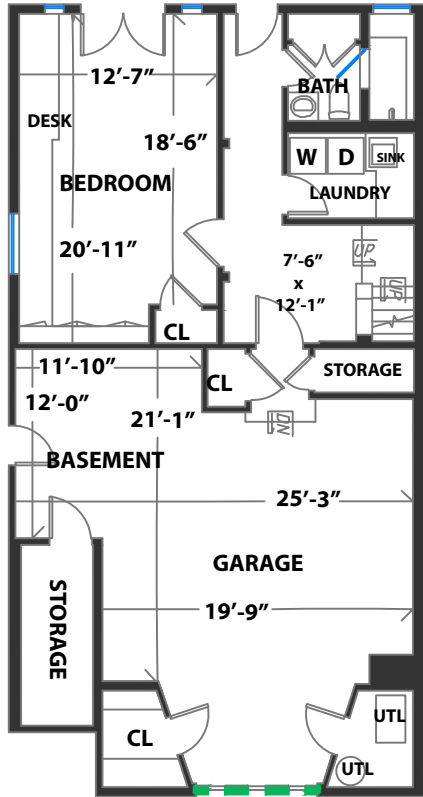

3520 BAKER STREET

SAN FRANCISCO, CALIFORNIA

LOWER LEVEL

MAIN LEVEL

UPPER LEVEL

PROPERTY SQF INFORMATION

LIVING SPACE	
Square Footage:	3018 Sq Ft*
* Upper Level	1164
* Main Level	1274
* Lower Level	580

NON-LIVING SPACE	
Square Footage:	1024 Sq Ft*
* Garage	740
* Main Deck	218
* Master Deck	34
* Balcony	32

APPROXIMATE TOTAL LIVING & NON-LIVING SPACE
Square Footage: 4042 Sq Ft*